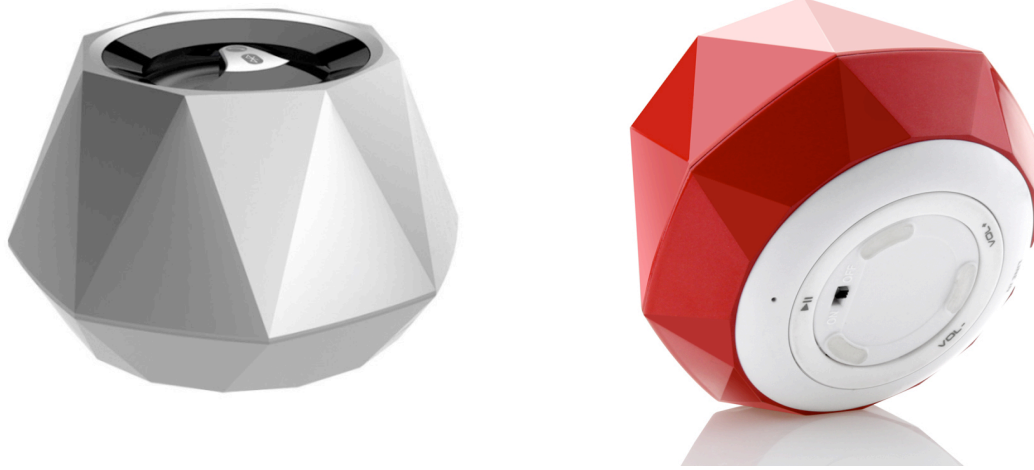

MODEL: BT-1000 (BLUETOOTH SPEAKER)

FEATURES

- Output Power 3W
- NFC (Option)
- Bluetooth Version: CSR V3.0 EDR
- Working Distance: 10m
- Hand Free
- Built in Passive Radiator
- Built in Lithium Battery : 400mA
- Battery playing time: 3.5 hours
- Solution: action ATS2301
- Supports MP3/WMA format
- Aux input
- One key for source switching
- Dimensions: 82 x 82 x 57mm